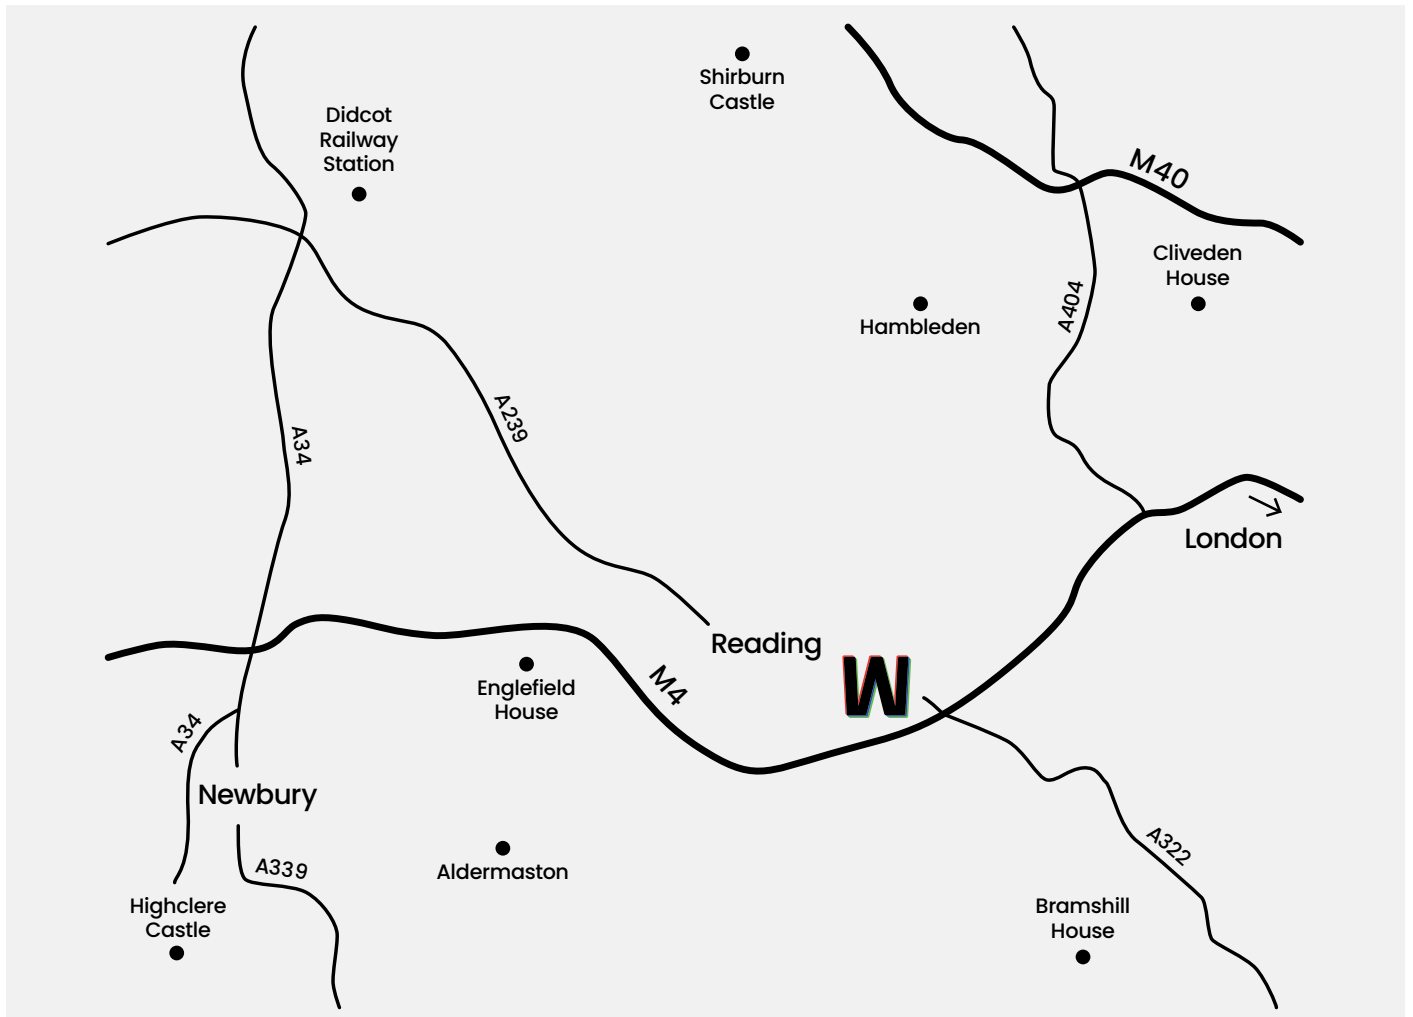

Winnersh Film Studios Popular locations nearby

Winnersh Film Studios is well positioned with excellent road and rail routes to London (35 miles) and Reading (5 miles).

The studio has an on-site hotel, restaurant and coffee bar, and a sports and fitness facility.

Winnersh Film Studios also benefits from some of the best locations within a 15–20 mile radius, some of which have featured in blockbuster TV series and feature films.

Highclere Castle

30 miles from the Studio

15 miles from the Studio

Englefield House is a fantastic versatile period property and very film-friendly. The house is the home of the X-Men in the *X-Men: First Class* movie.

The location has also been used more recently for Disney's *Cruella*.

Period hotel with an Alps exterior,
great double.

Black Park

20 miles

Popular forest location adjacent to
Pinewood Studios.