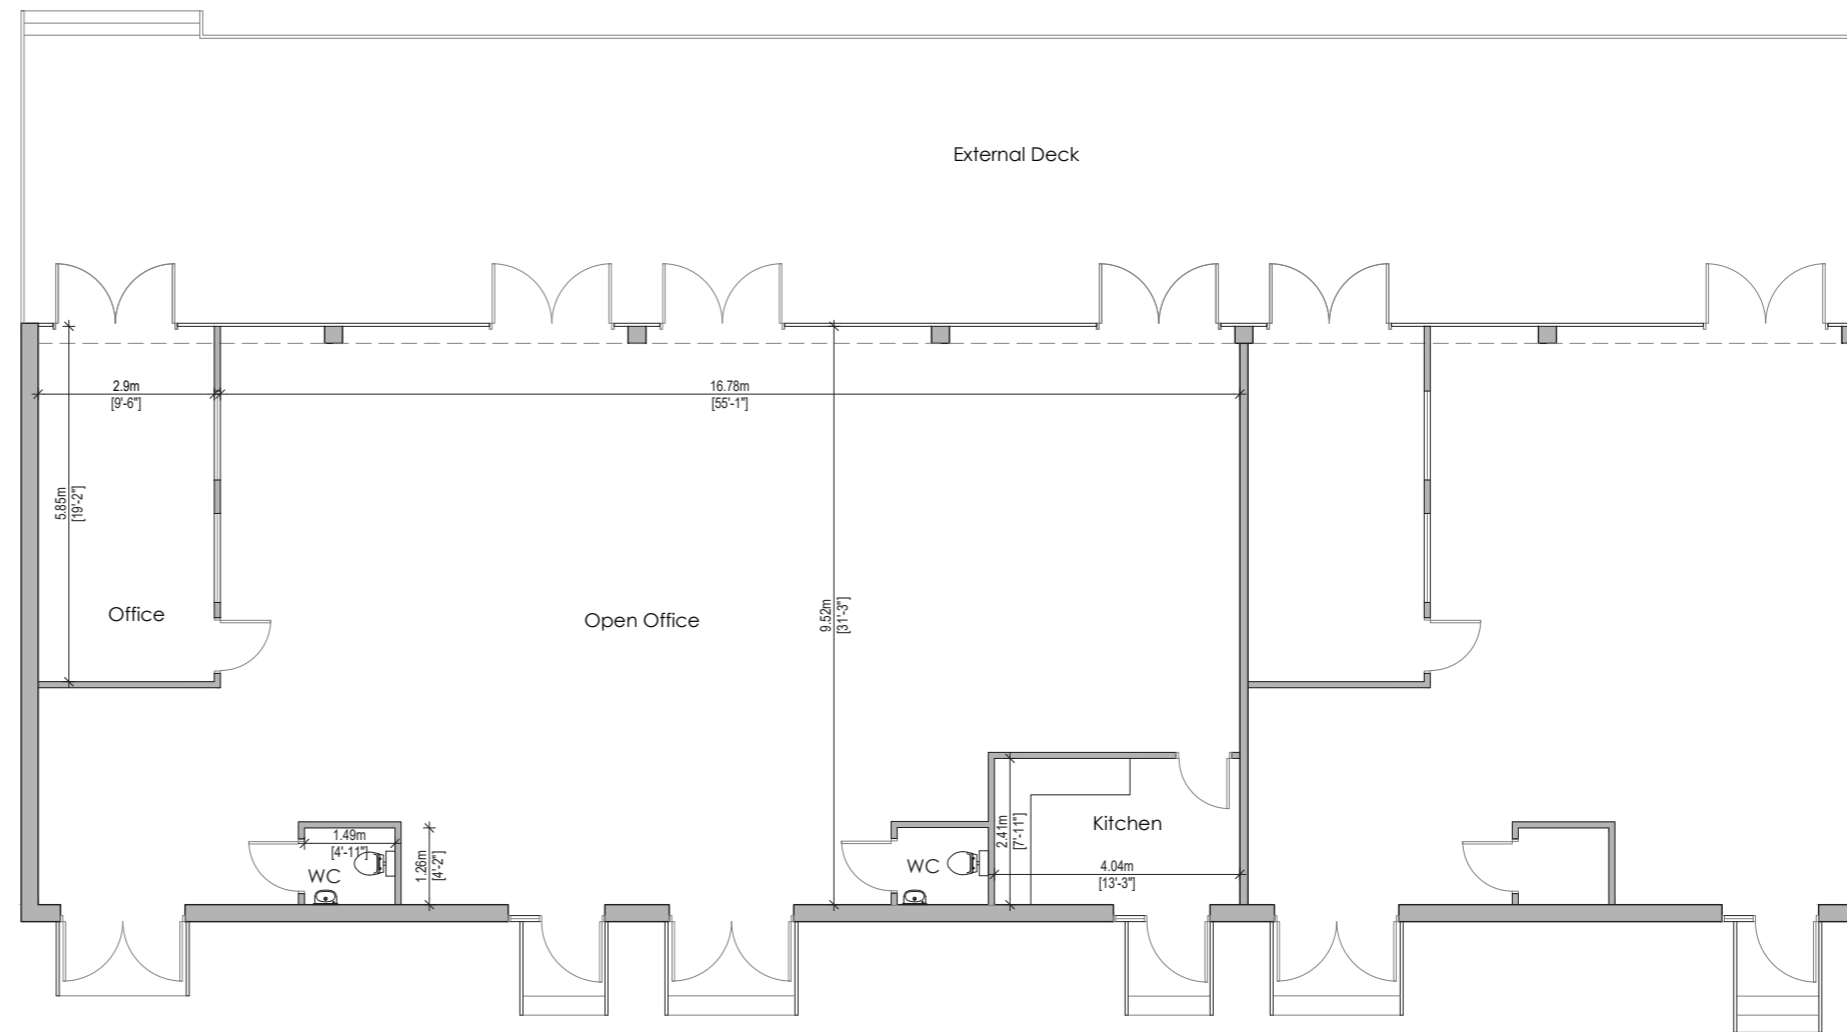

Production Offices Studio Map

Chalet Offices

Offices Chalet Office 1

Key:

Chalet 1

Gross Internal Area:
188 sqm
2023 sq ft.

Offices Chalet Office 2

Key:

Chalet 2

Gross Internal Area:
189 sqm
2024 sq ft.

Offices Chalet Office 3

Key:

Chalet 3

Gross Internal Area:
189 sqm
2024 sq ft.

Offices Chalet Office 4

Key:

Chalet 4

Gross Internal Area:
188 sqm
2023 sq ft.

Offices Chalet Office 5

Key:

Chalet 5

Gross Internal Area:
188 sqm
2023 sq ft.

Studio Facilities

CHALET OFFICES		
FACILITY	sq m	sq ft
CHALET OFFICE 1	188	2,023
CHALET OFFICE 2	189	2,024
CHALET OFFICE 3	189	2,024
CHALET OFFICE 4	188	2,023
CHALET OFFICE 5	188	2,023
TOTAL	942	10,117