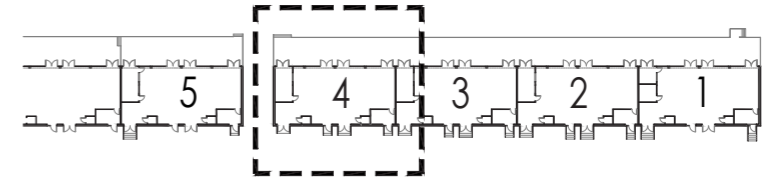

Production Offices Studio Map

Chalet Offices

Offices Chalet Office 1

Key:

Chalet 1

Gross Internal Area:
188 sqm
2023 sq ft.

Offices Chalet Office 2

Key:

Chalet 2

Gross Internal Area:
189 sqm
2024 sq ft.

Offices Chalet Office 3

Key:

Chalet 3

Gross Internal Area:
189 sqm
2024 sq ft.

Offices Chalet Office 4

Key:

Chalet 4

Gross Internal Area:
188 sqm
2023 sq ft.

Offices Chalet Office 5

Key:

Chalet 5

Gross Internal Area:
188 sqm
2023 sq ft.

Studio Facilities

CHALET OFFICES		
FACILITY	sq m	sq ft
CHALET OFFICE 1	188	2,023
CHALET OFFICE 2	189	2,024
CHALET OFFICE 3	189	2,024
CHALET OFFICE 4	188	2,023
CHALET OFFICE 5	188	2,023
TOTAL	942	10,117