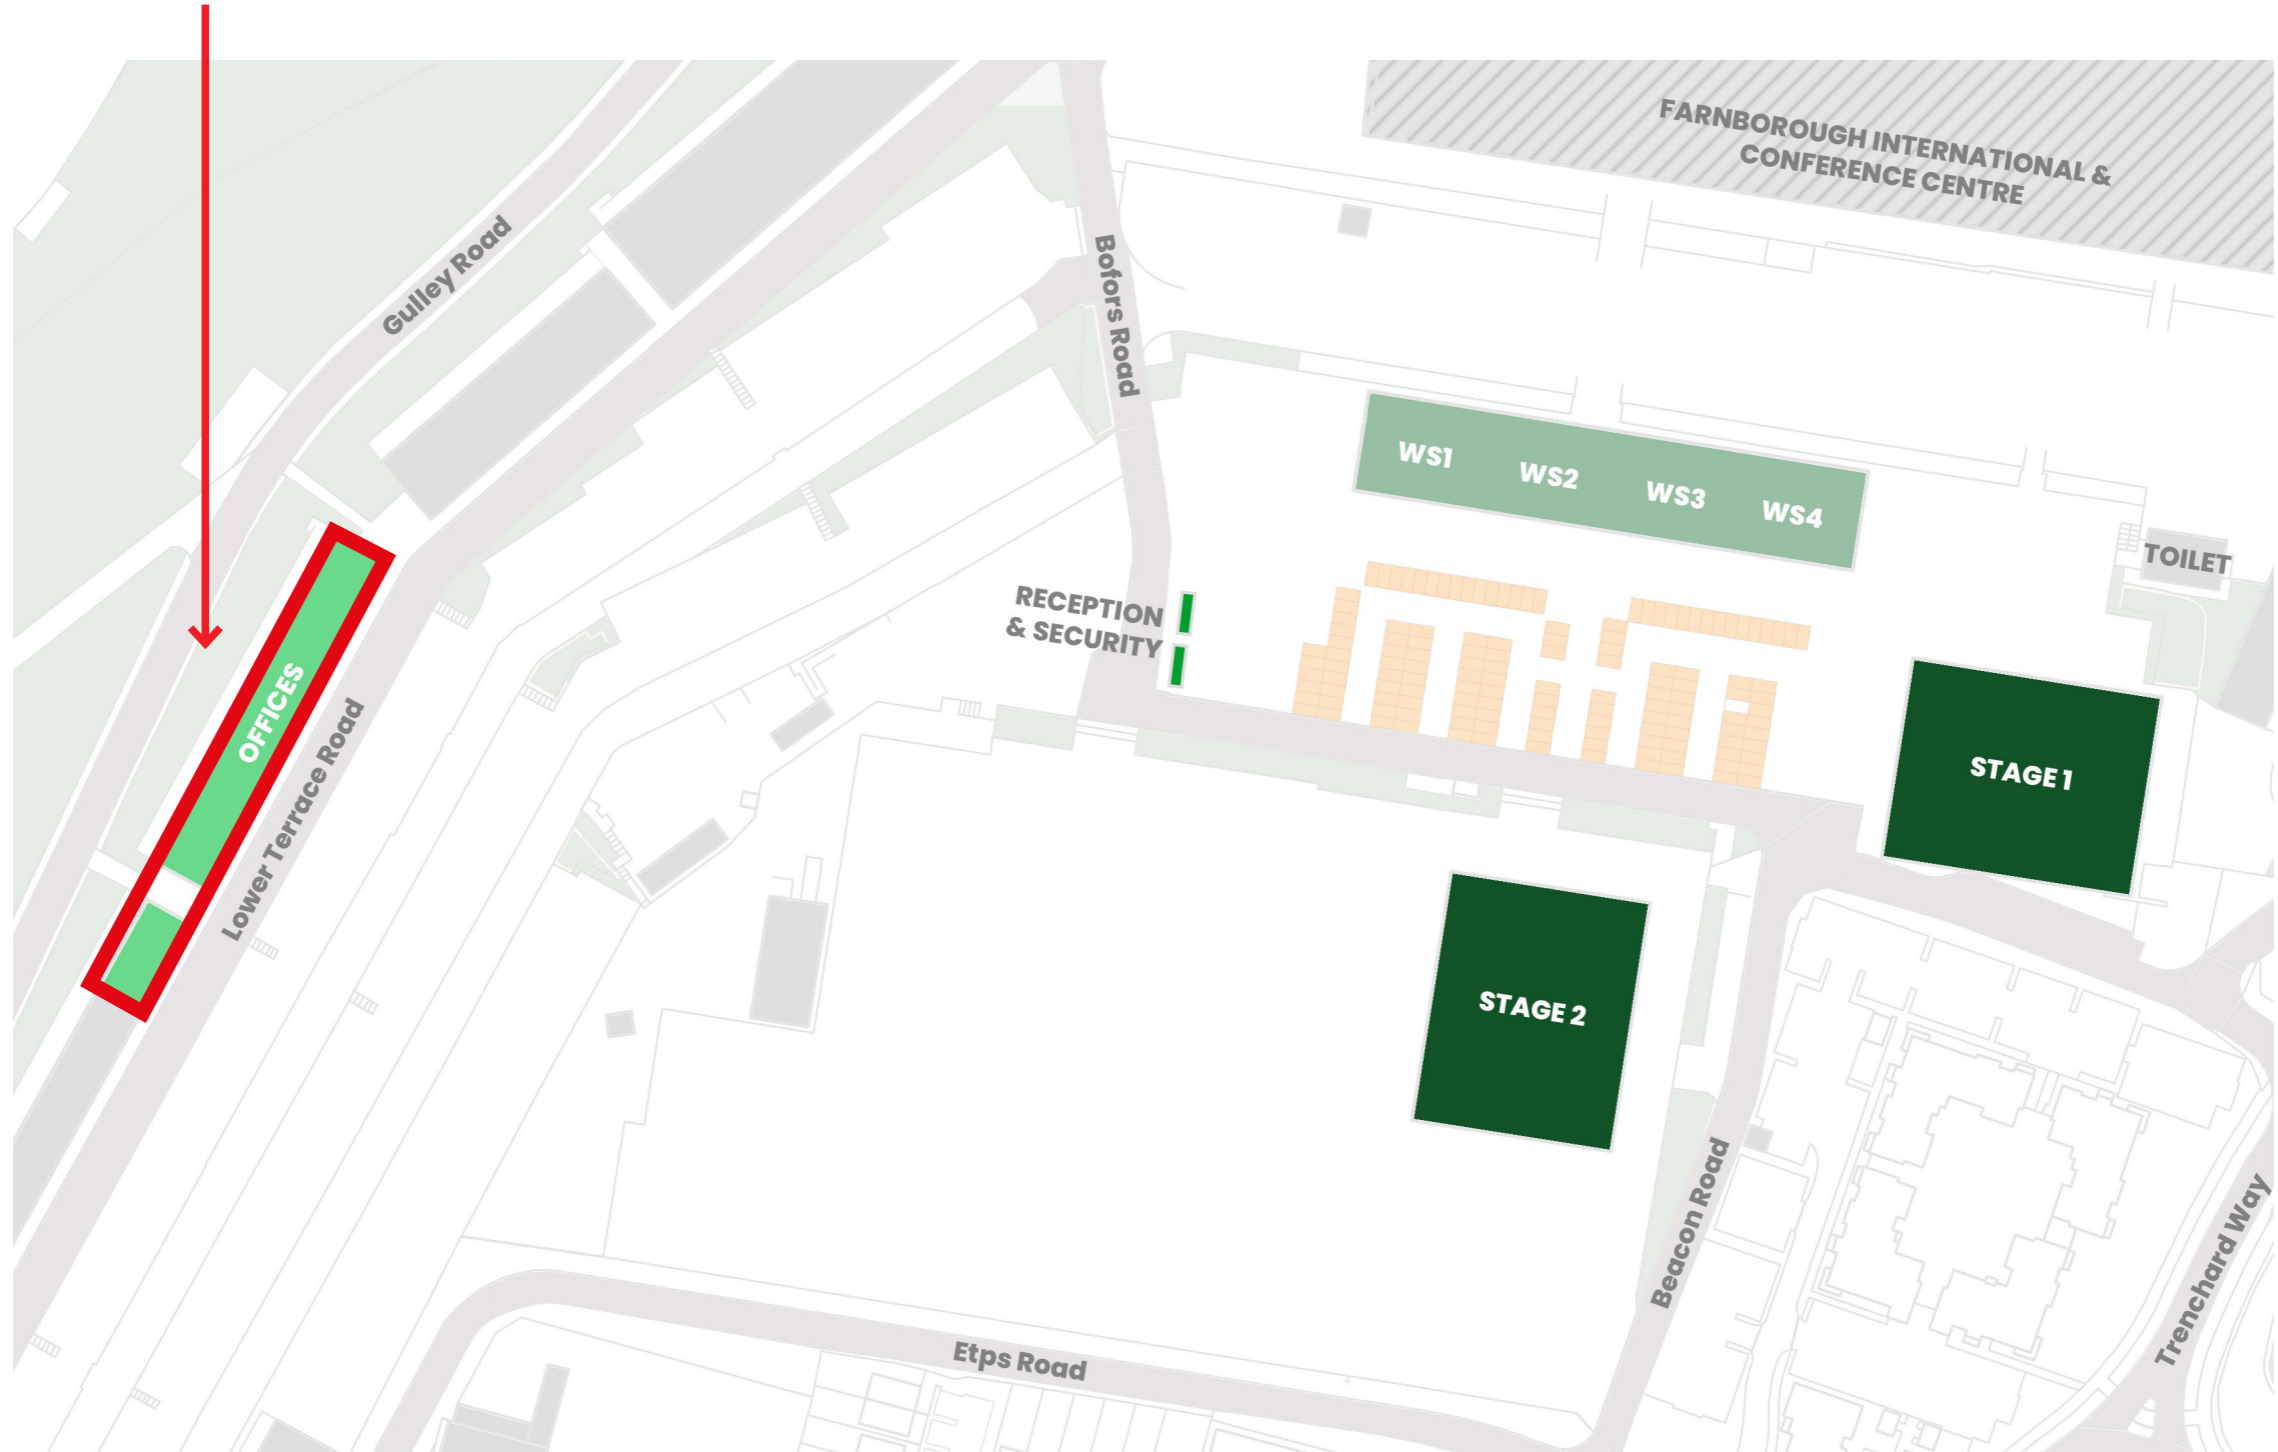

Production Offices Studio Map

Chalet Offices

Offices Chalet Office 1

Key:

Chalet 1

Gross Internal Area:
188 sqm
2023 sq ft.

Offices Chalet Office 2

Key: