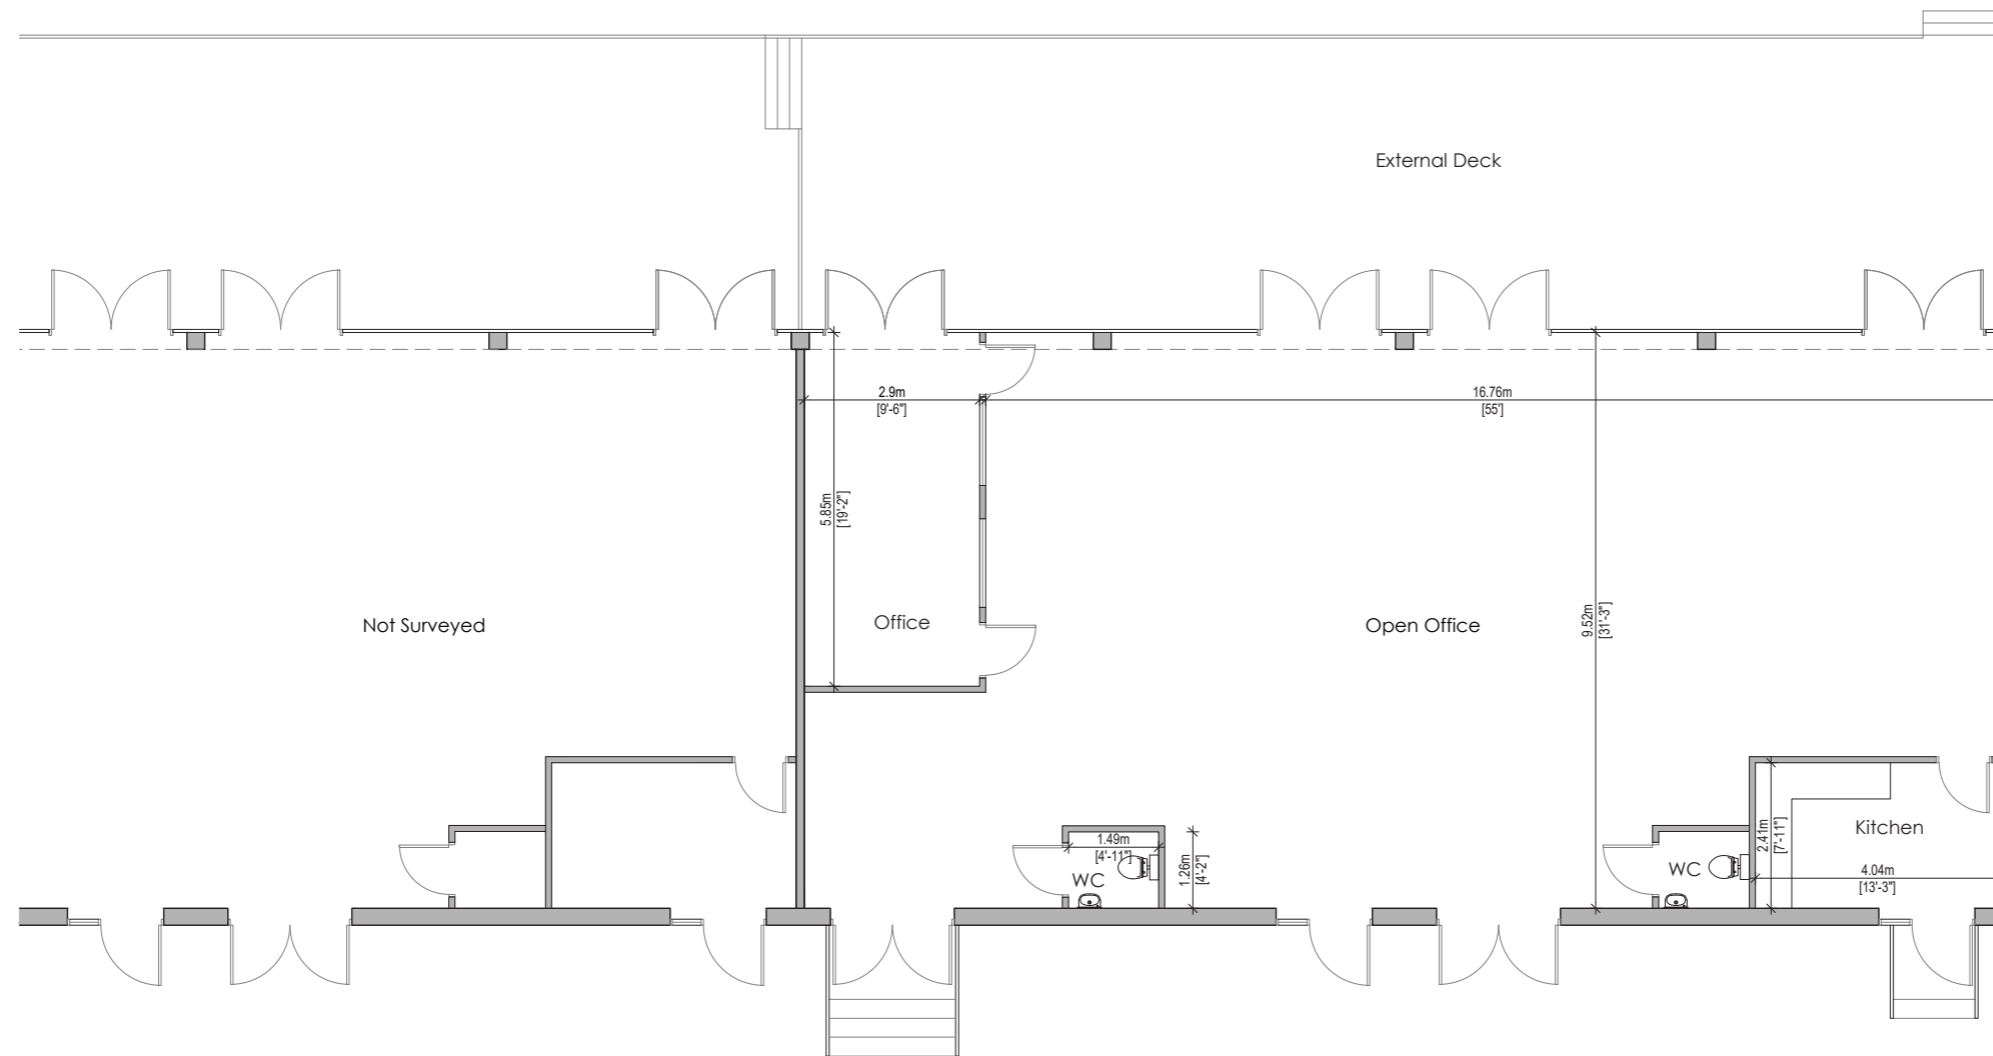

Chalet 4

Gross Internal Area:
188 sqm
2023 sq ft.

Offices Chalet Office 5

Key:

Chalet 5

Gross Internal Area:
188 sqm
2023 sq ft.

Studio Facilities

CHALET OFFICES		
FACILITY	sq m	sq ft
CHALET OFFICE 1	188	2,023
CHALET OFFICE 2	189	2,024
CHALET OFFICE 3	189	2,024
CHALET OFFICE 4	188	2,023
CHALET OFFICE 5	188	2,023
TOTAL	942	10,117