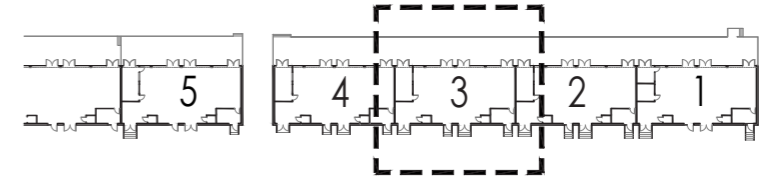

Production Offices Studio Map

Chalet Offices

Offices Chalet Office 1

Key:

Chalet 1

Gross Internal Area:
188 sqm
2023 sq ft.

Offices Chalet Office 2

Key:

Chalet 2

Gross Internal Area:
189 sqm
2024 sq ft.

Offices Chalet Office 3

Key:

Chalet 3

Gross Internal Area:
189 sqm
2024 sq ft.

Offices Chalet Office 4

Key:

Chalet 4

Gross Internal Area:
188 sqm
2023 sq ft.

Offices Chalet Office 5

Key:

Chalet 5

Gross Internal Area:
188 sqm
2023 sq ft.

Studio Facilities

CHALET OFFICES		
FACILITY	sq m	sq ft
CHALET OFFICE 1	188	2,023
CHALET OFFICE 2	189	2,024
CHALET OFFICE 3	189	2,024
CHALET OFFICE 4	188	2,023
CHALET OFFICE 5	188	2,023
TOTAL	942	10,117