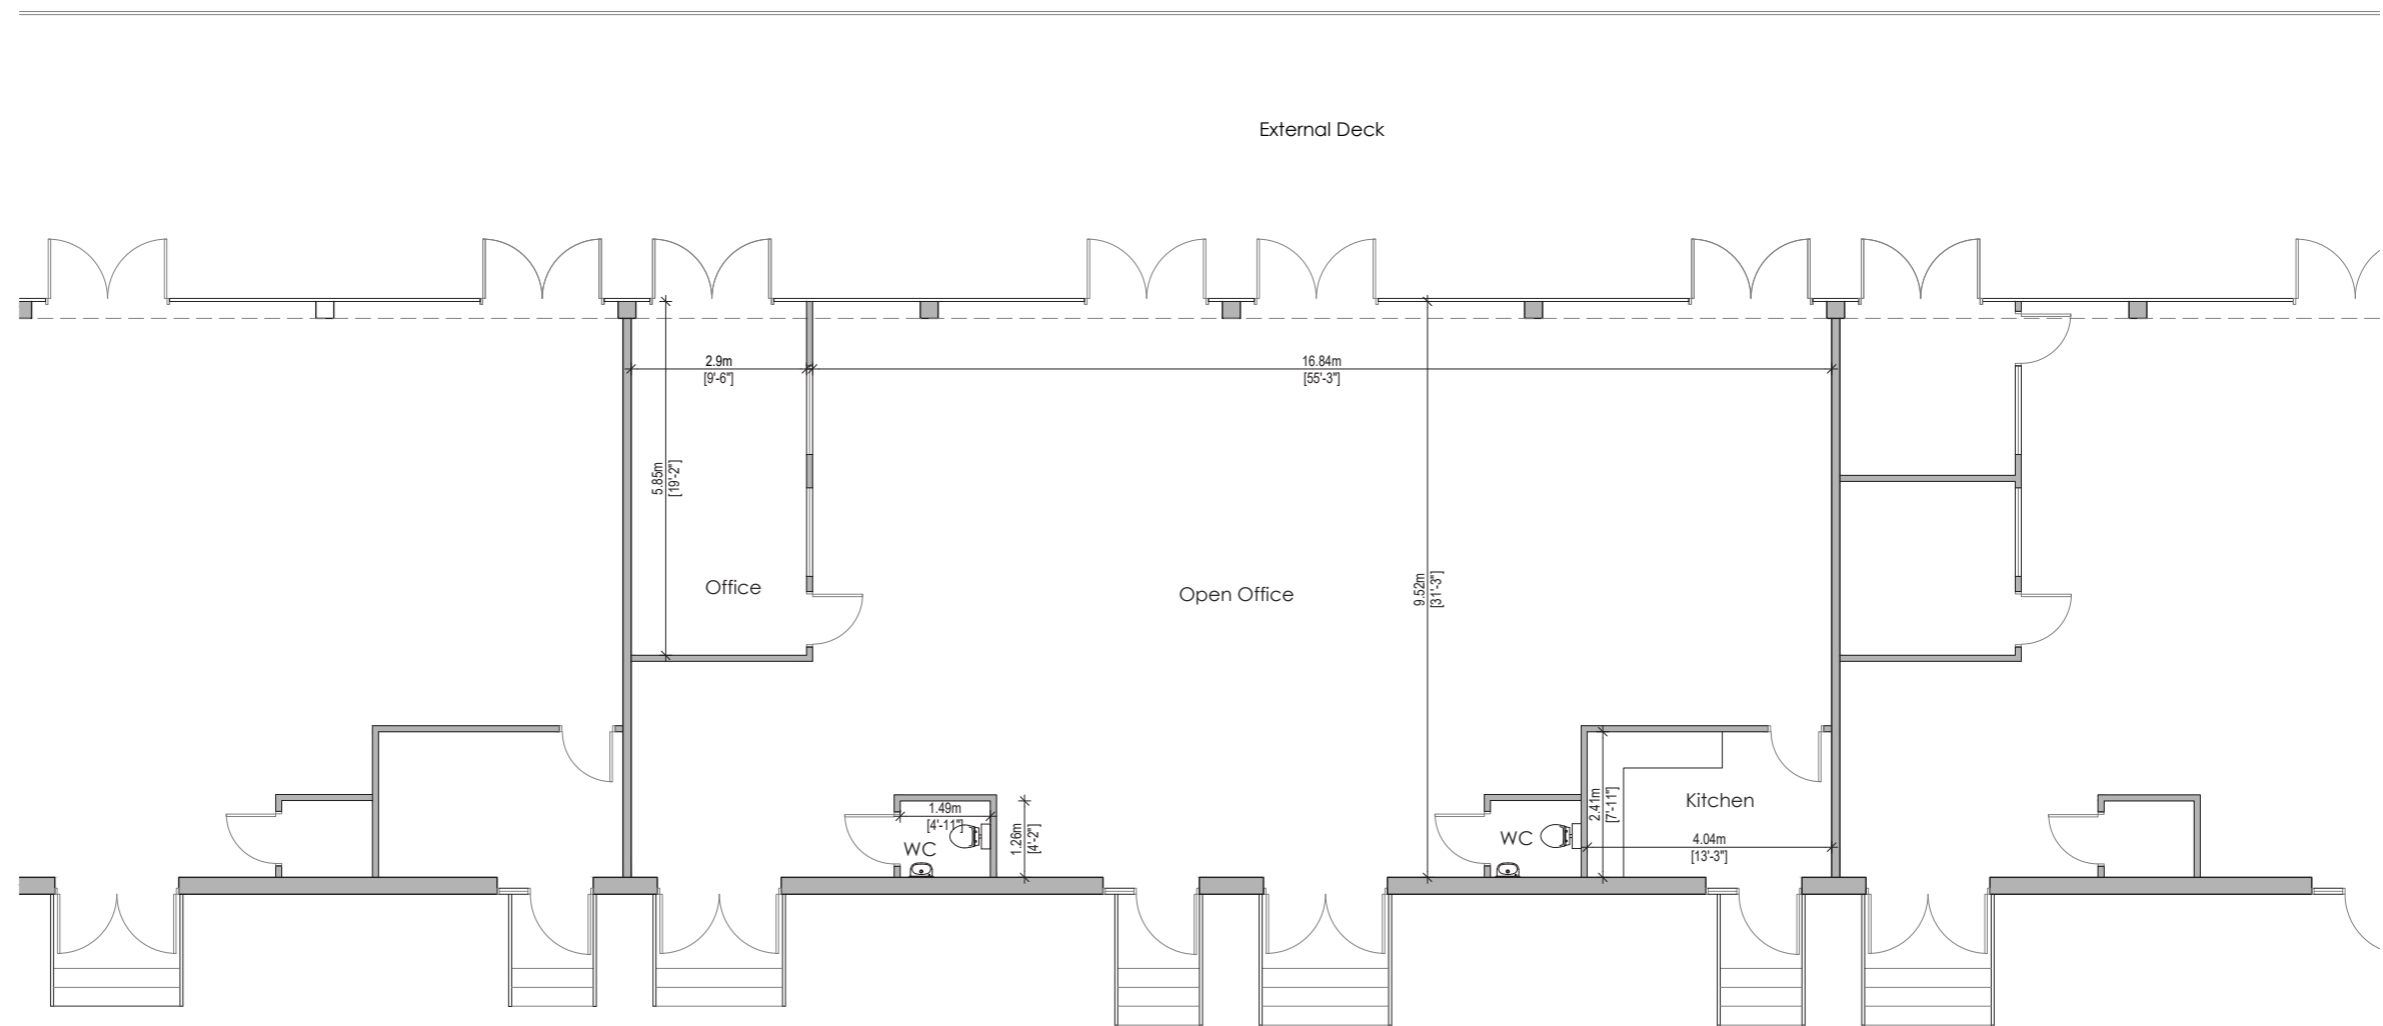

Production Offices Studio Map

Chalet Offices

Offices Chalet Office 1

Key:

Chalet 1

Gross Internal Area:
188 sqm
2023 sq ft.

Offices Chalet Office 2

Key:

Chalet 2

Gross Internal Area:
189 sqm
2024 sq ft.

Offices Chalet Office 3

Key:

Chalet 3

Gross Internal Area:
189 sqm
2024 sq ft.

Offices Chalet Office 4

Key:

Chalet 4

Gross Internal Area:
188 sqm
2023 sq ft.

Offices Chalet Office 5

Key:

Chalet 5

Gross Internal Area:
188 sqm
2023 sq ft.

Studio Facilities

CHALET OFFICES		
FACILITY	sq m	sq ft
CHALET OFFICE 1	188	2,023
CHALET OFFICE 2	189	2,024
CHALET OFFICE 3	189	2,024
CHALET OFFICE 4	188	2,023
CHALET OFFICE 5	188	2,023
TOTAL	942	10,117