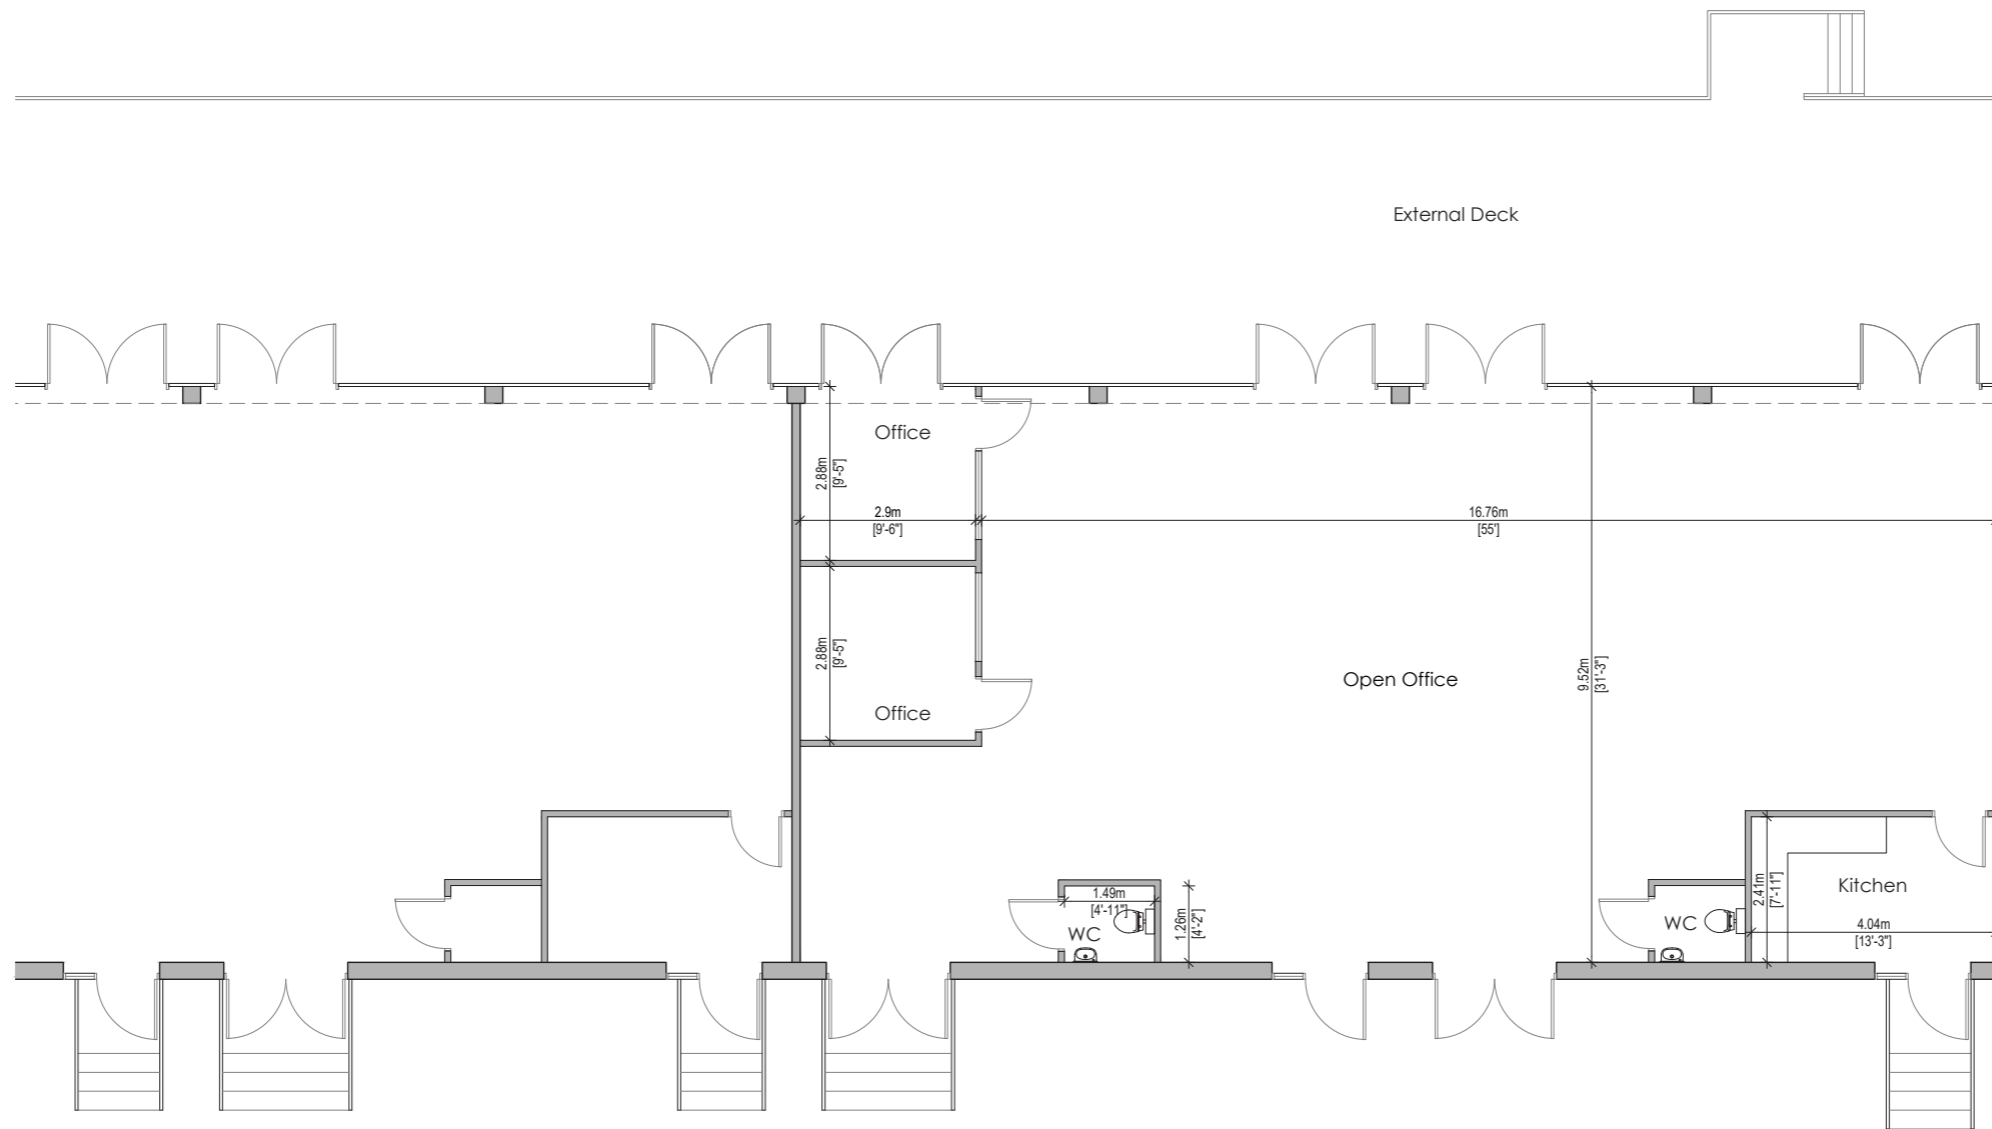

Production Offices Studio Map

Chalet Offices

Offices Chalet Office 1

Key:

Chalet 1

Gross Internal Area:
188 sqm
2023 sq ft.

Offices Chalet Office 2

Key:

Chalet 2

Gross Internal Area:
189 sqm
2024 sq ft.

Offices Chalet Office 3

Key:

Chalet 3

Gross Internal Area:
189 sqm
2024 sq ft.

Offices Chalet Office 4

Key:

Chalet 4

Gross Internal Area:
188 sqm
2023 sq ft.

Offices Chalet Office 5

Key:

Chalet 5

Gross Internal Area:
188 sqm
2023 sq ft.

Studio Facilities

CHALET OFFICES		
FACILITY	sq m	sq ft
CHALET OFFICE 1	188	2,023
CHALET OFFICE 2	189	2,024
CHALET OFFICE 3	189	2,024
CHALET OFFICE 4	188	2,023
CHALET OFFICE 5	188	2,023
TOTAL	942	10,117