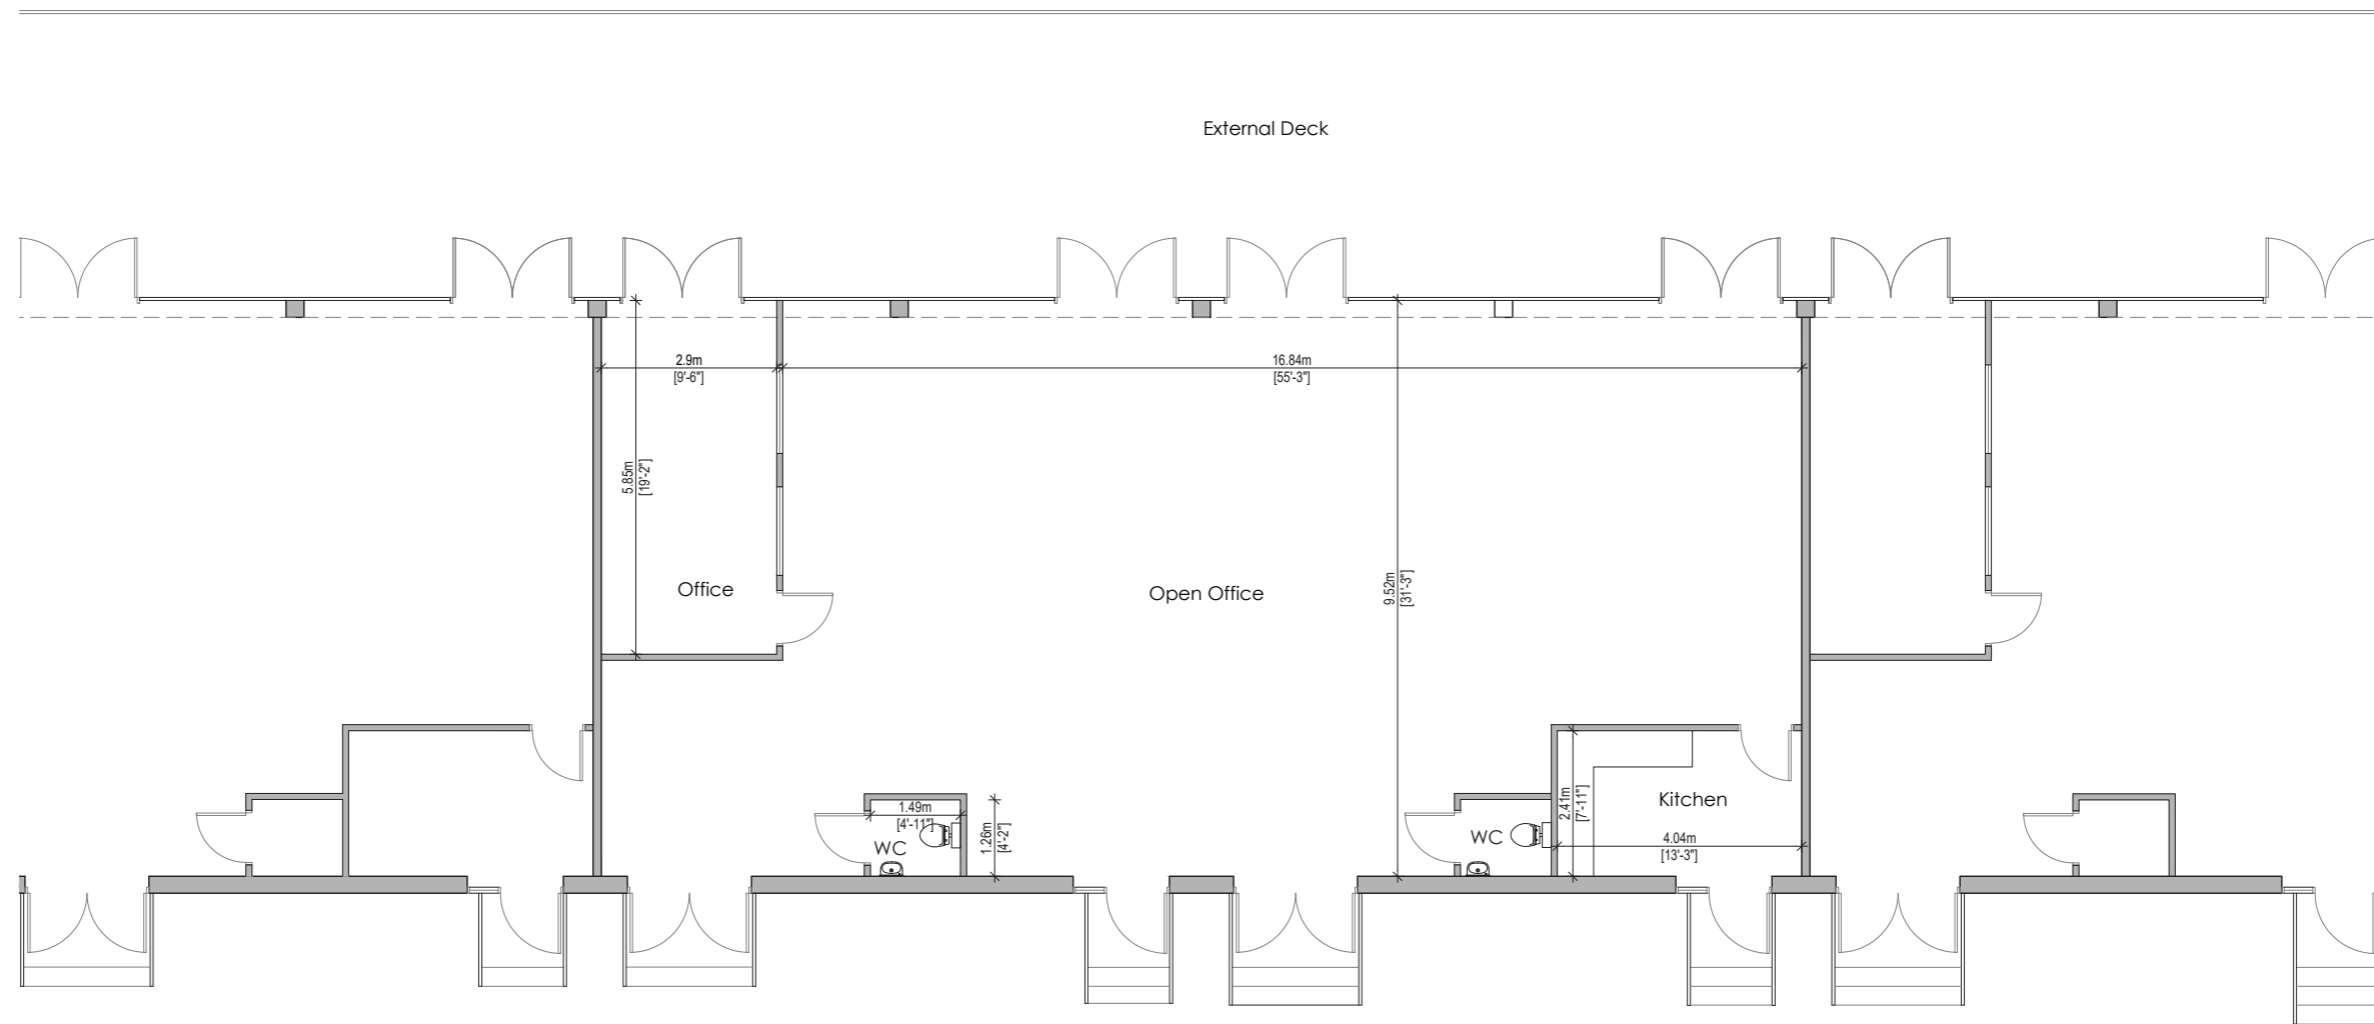

Production Offices Studio Map

Chalet Offices

Offices Chalet Office 1

Key:

Chalet 1

Gross Internal Area:
188 sqm
2023 sq ft.

Offices Chalet Office 2

Key:

Chalet 2

Gross Internal Area:
189 sqm
2024 sq ft.

Offices Chalet Office 3

Key:

Chalet 3

Gross Internal Area:
189 sqm
2024 sq ft.

Offices Chalet Office 4

Key:

Chalet 4

Gross Internal Area:
188 sqm
2023 sq ft.

Offices Chalet Office 5

Key:

Chalet 5

Gross Internal Area:
188 sqm
2023 sq ft.

Studio Facilities

CHALET OFFICES		
FACILITY	sq m	sq ft
CHALET OFFICE 1	188	2,023
CHALET OFFICE 2	189	2,024
CHALET OFFICE 3	189	2,024
CHALET OFFICE 4	188	2,023
CHALET OFFICE 5	188	2,023
TOTAL	942	10,117